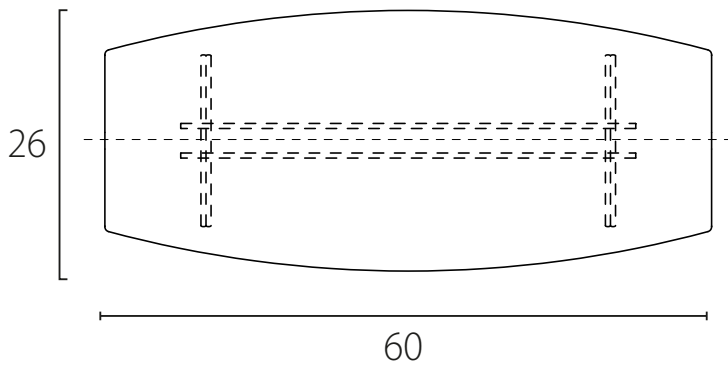

TECHNICAL SHEET

M-E.363

CENTREPIECE

MATERIAL

metal and cast glass

GLASS

fumé

transparent