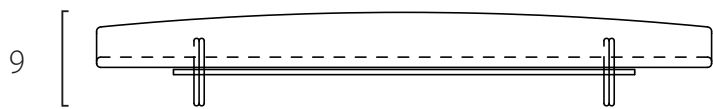

TECHNICAL SHEET

M-E.363

CENTREPIECE

MATERIAL

metal and cast glass

GLASS

fumé

transparent