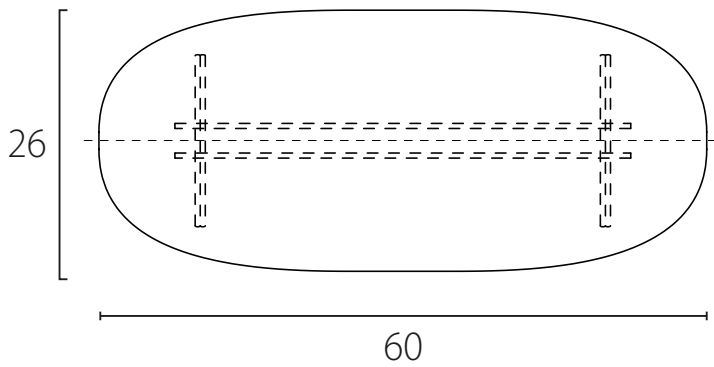

## TECHNICAL SHEET

**M-E.362**

**CENTREPIECE**

### MATERIAL

metal and cast glass

**GLASS**

fumé

transparent

light pink