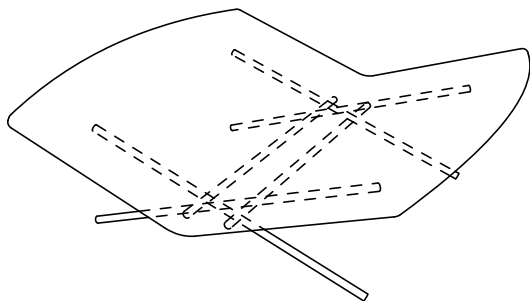

TECHNICAL SHEET

M-E.361

CENTREPIECE

MATERIAL

metal and cast glass

GLASS

fumé

transparent