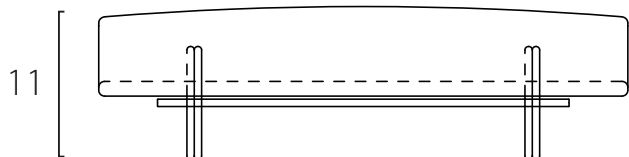

TECHNICAL SHEET

M-E.361

CENTREPIECE

MATERIAL

metal and cast glass

GLASS

fumé

transparent