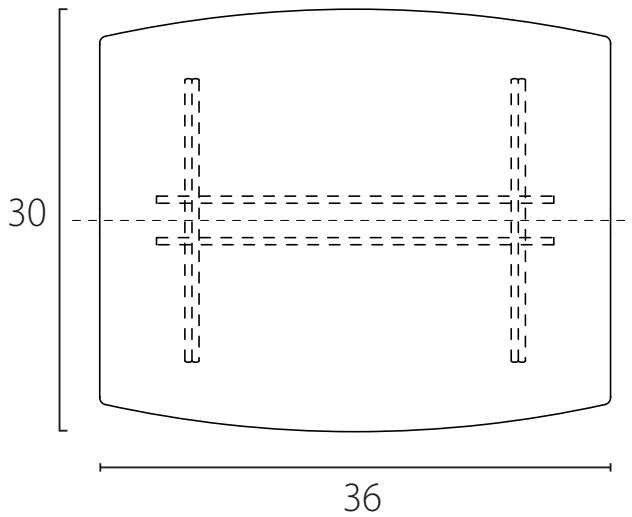

TECHNICAL SHEET

M-E.361

CENTREPIECE

MATERIAL

metal and cast glass

GLASS

fumé

transparent

light pink